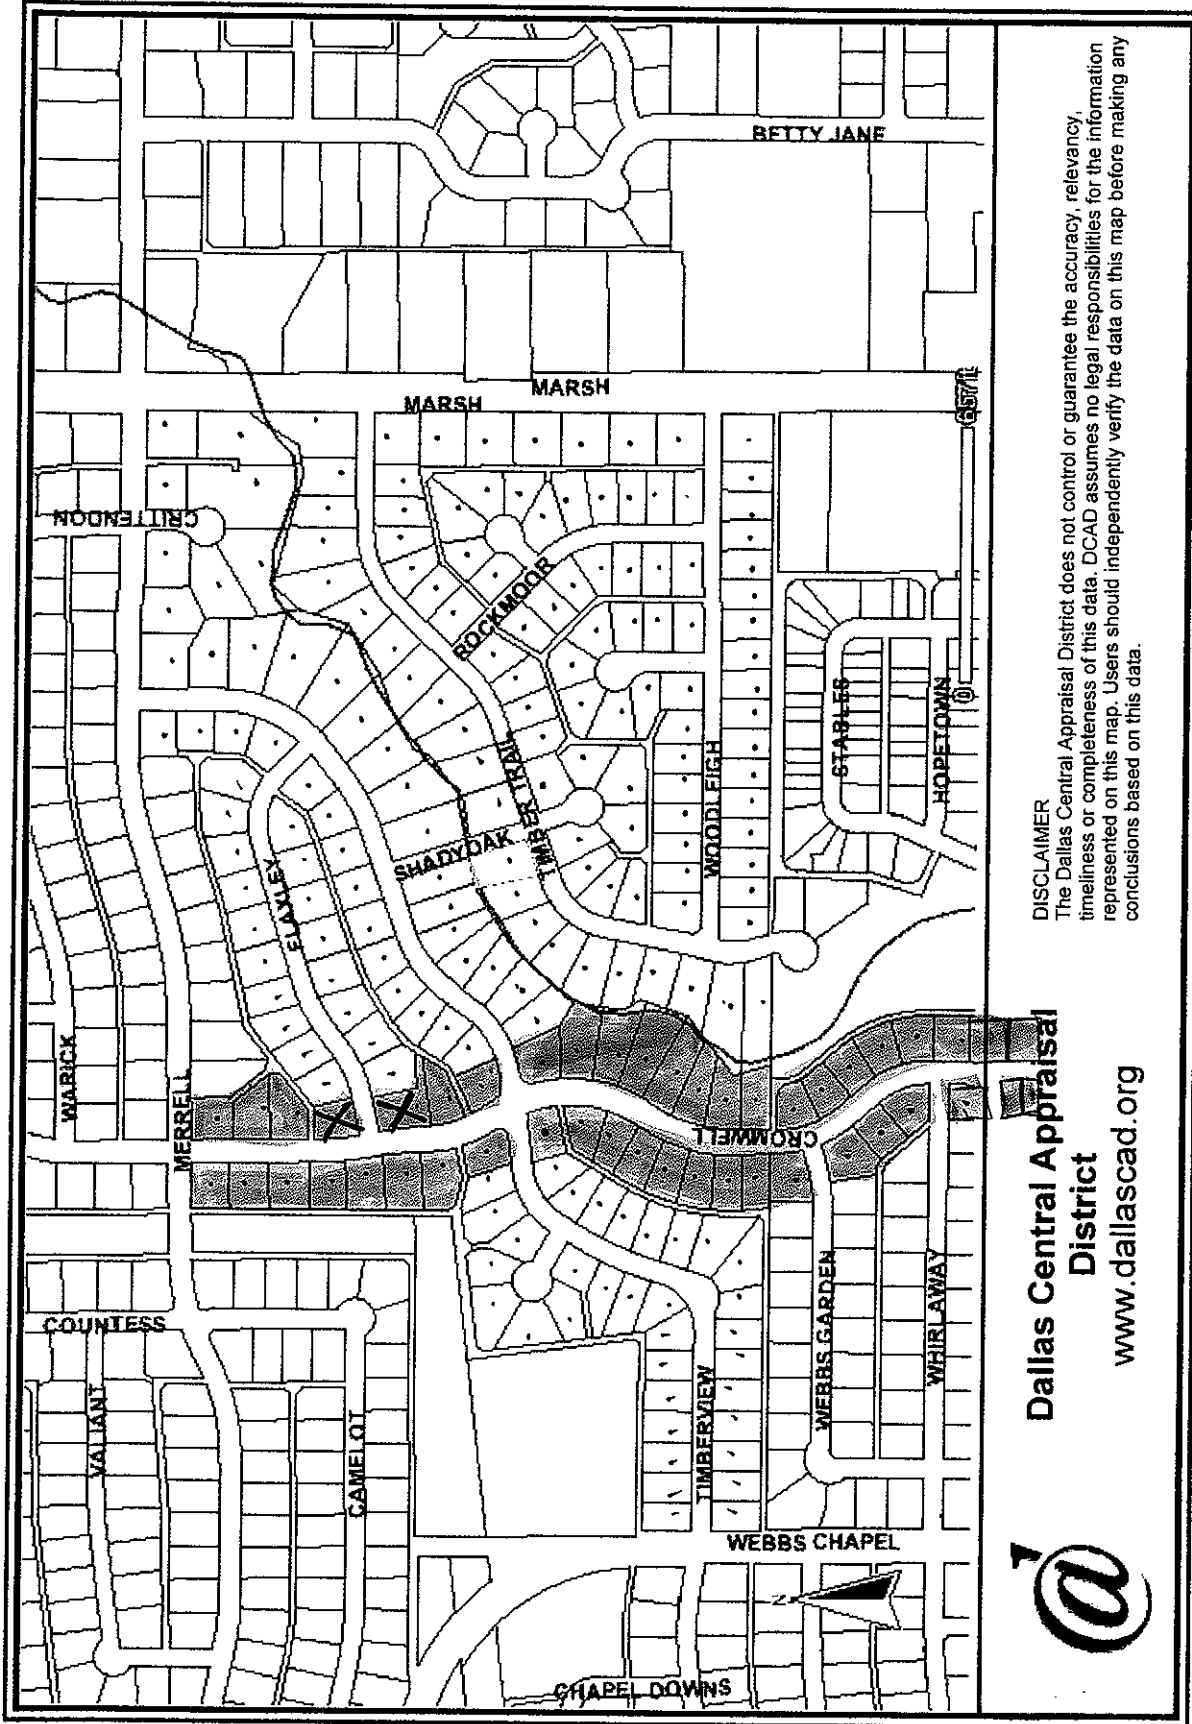

Cromwell

Dallas Central Appraisal District

www.dallascad.org

DISCLAIMER
The Dallas Central Appraisal District does not control or guarantee the accuracy, relevancy, timeliness or completeness of this data. DCAD assumes no legal responsibilities for the information represented on this map. Users should independently verify the data on this map before making any conclusions based on this data.