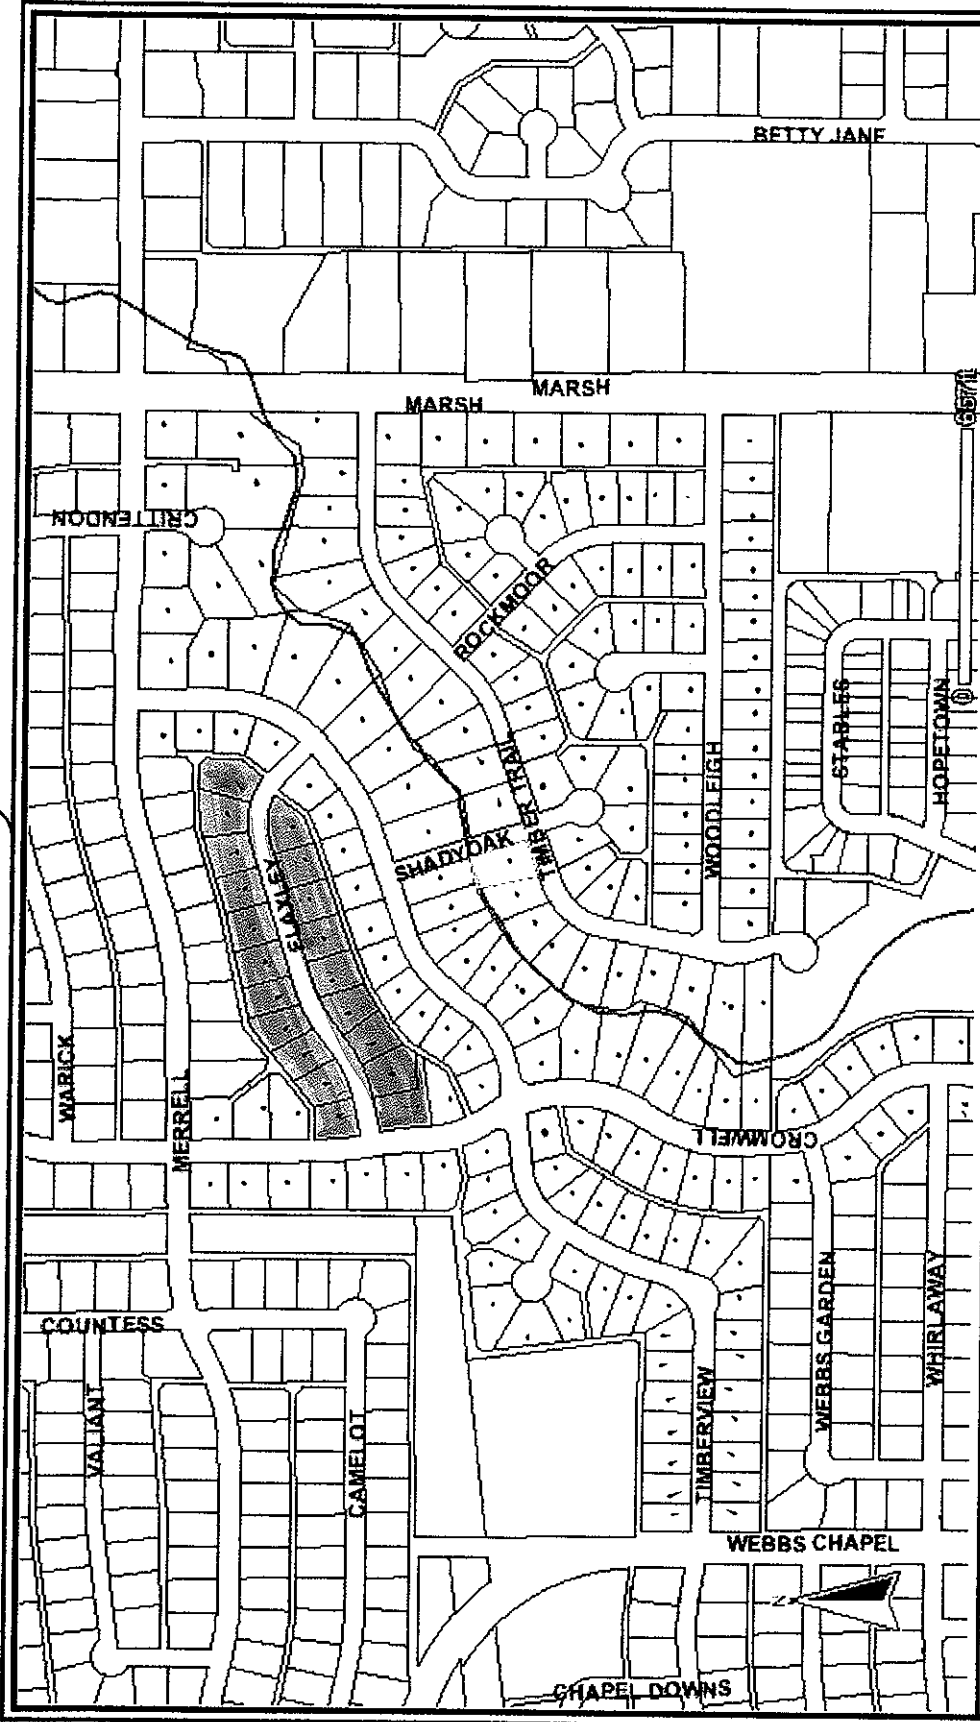

38- Whitlaway Salish
 33- Webb G
 10- Crom
 Crom West

Webb Garden

38- Whirlaway Salisbury
 33- Webb G
 10- Crom
 Crom West

Salisbury

Dallas Central Appraisal District
www.dallascad.org

DISCLAIMER

The Dallas Central Appraisal District does not control or guarantee the accuracy, relevancy, timeliness or completeness of this data. DCAD assumes no legal responsibilities for the information represented on this map. Users should independently verify the data on this map before making any conclusions based on this data.

38- Whitlaway Salish
 33- Webb St
 10- Crom
 Crom West

Flaxley

Dallas Central Appraisal District

www.dallascad.org

DISCLAIMER

The Dallas Central Appraisal District does not control or guarantee the accuracy, relevancy, timeliness or completeness of this data. DCAD assumes no legal responsibilities for the information represented on this map. Users should independently verify the data on this map before making any conclusions based on this data.