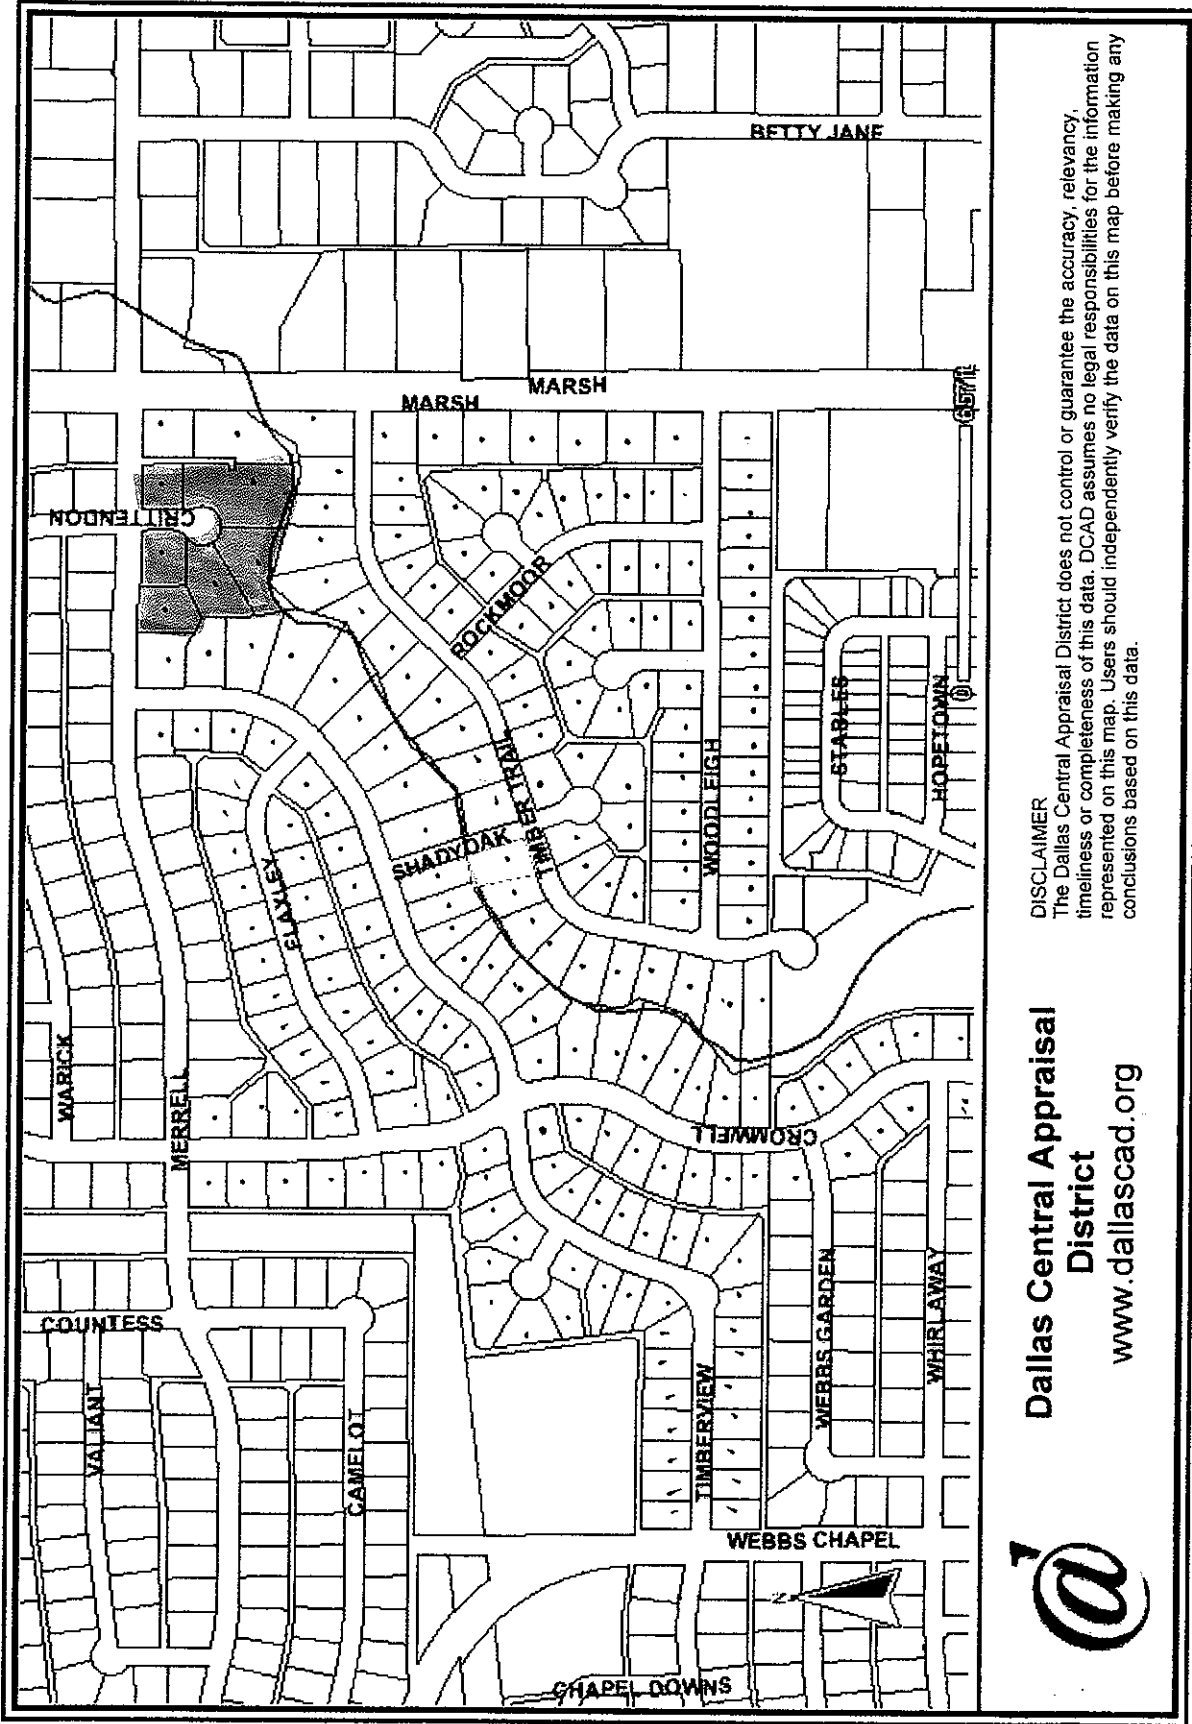

Crittendon

Dallas Central Appraisal District

www.dallascad.org

DISCLAIMER

The Dallas Central Appraisal District does not control or guarantee the accuracy, relevancy, timeliness or completeness of this data. DCAD assumes no legal responsibilities for the information represented on this map. Users should independently verify the data on this map before making any conclusions based on this data.