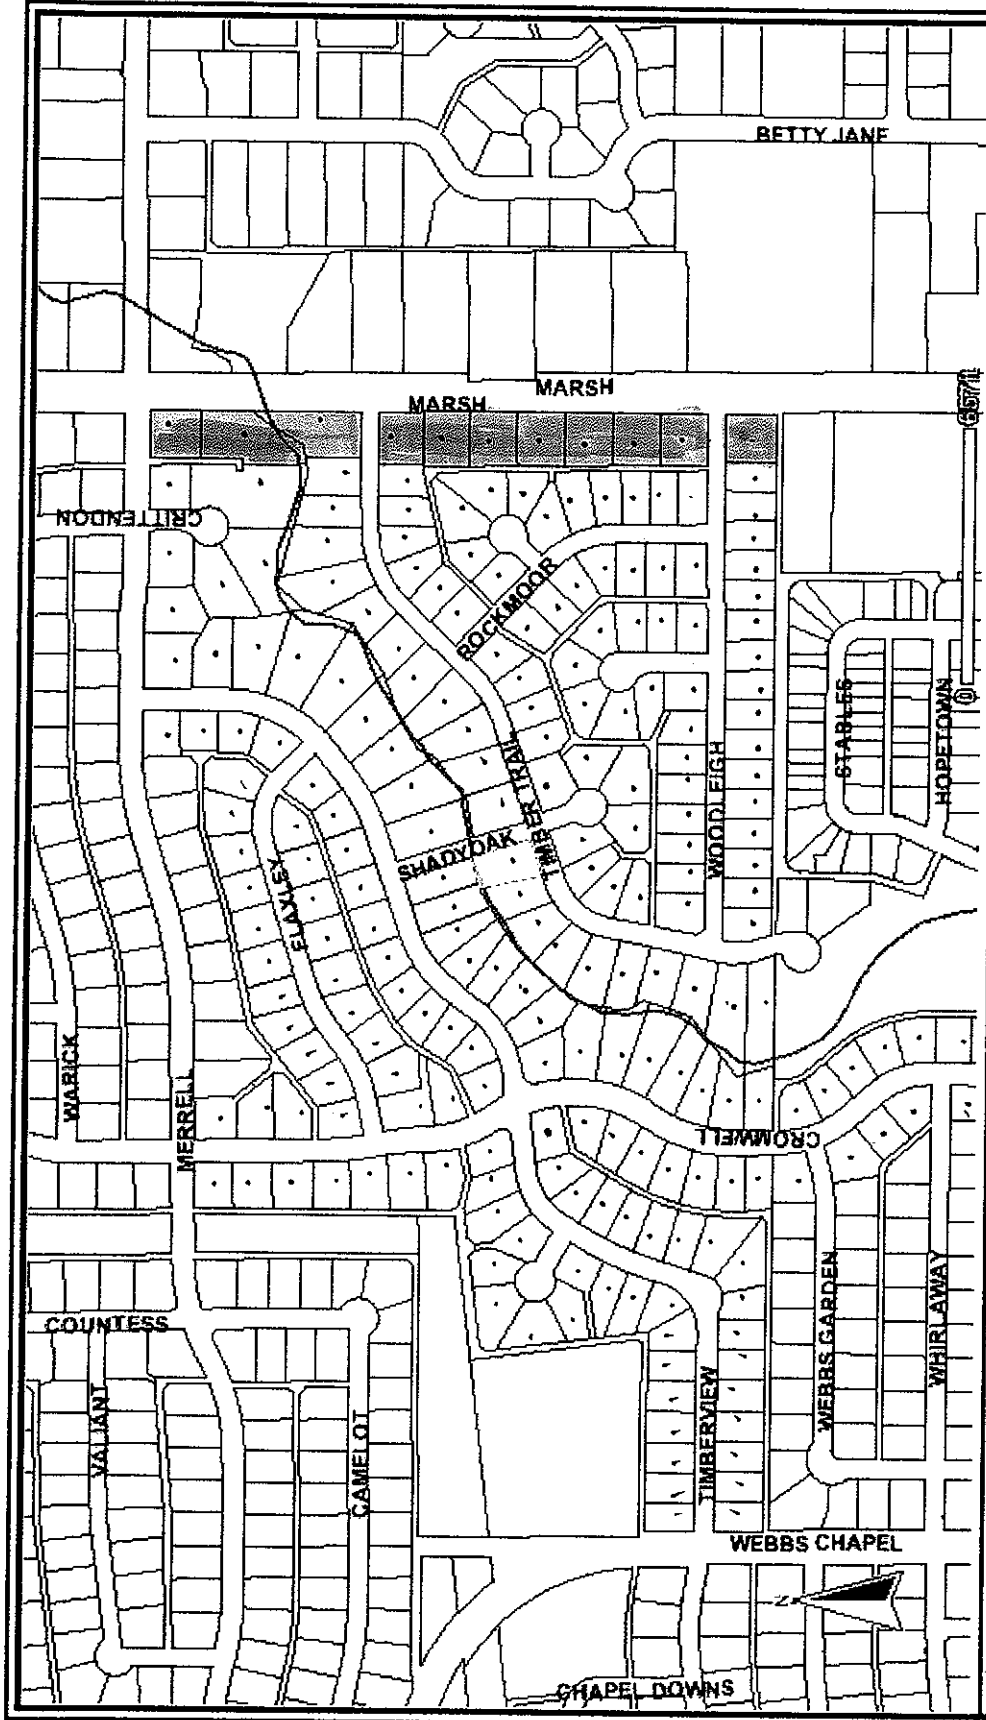

Marsh

Dallas Central Appraisal District

www.dallascad.org

DISCLAIMER

The Dallas Central Appraisal District does not control or guarantee the accuracy, relevancy, timeliness or completeness of this data. DCAD assumes no legal responsibilities for the information represented on this map. Users should independently verify the data on this map before making any conclusions based on this data.