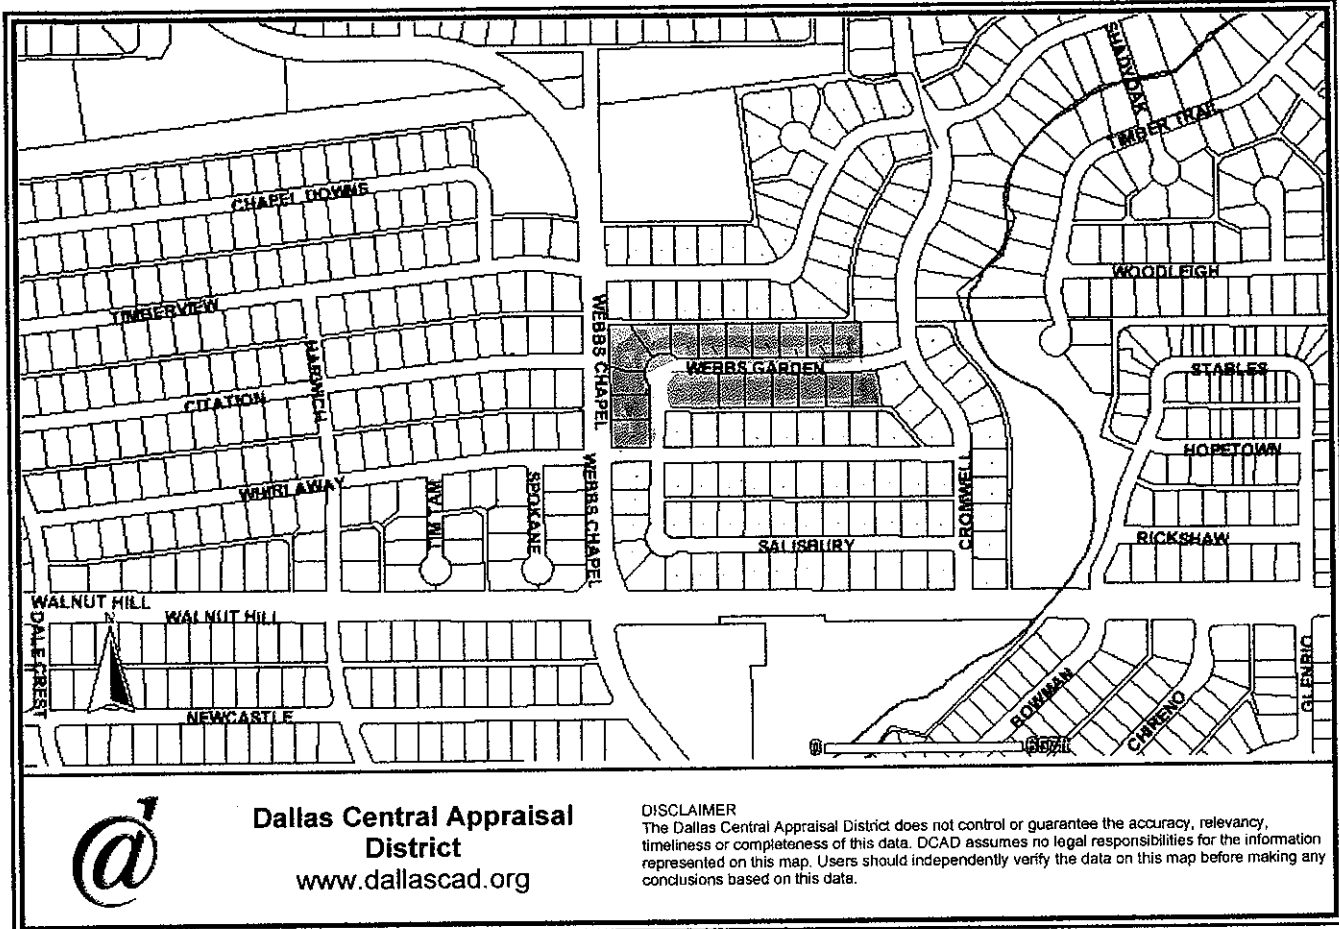

38- Whitlaway Salish
 33- Webb G
 10- Crom
 Crom West

Webb Garden

38- Whirlaway Salisbury
 33- Webb G
 10- Crom
 Crom West

Salisbury

Dallas Central Appraisal District
www.dallascad.org

DISCLAIMER

The Dallas Central Appraisal District does not control or guarantee the accuracy, relevancy, timeliness or completeness of this data. DCAD assumes no legal responsibilities for the information represented on this map. Users should independently verify the data on this map before making any conclusions based on this data.