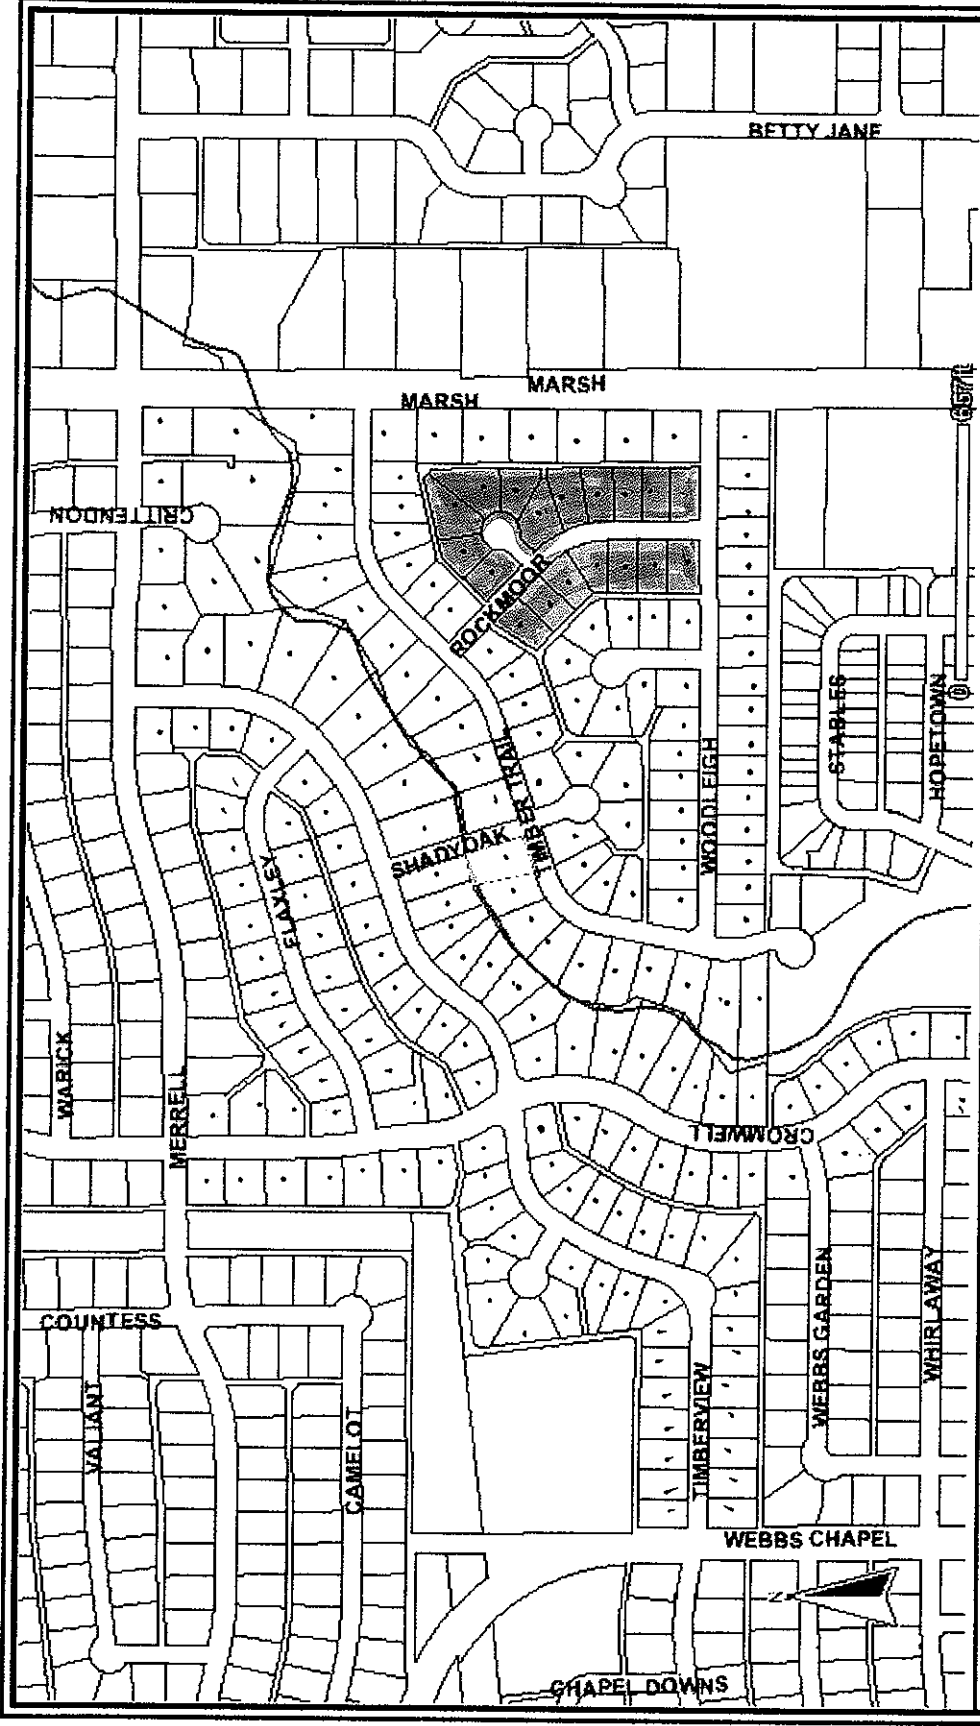

Rockmor

Dallas Central Appraisal District
www.dallascad.org

DISCLAIMER
The Dallas Central Appraisal District does not control or guarantee the accuracy, relevancy, timeliness or completeness of this data. DCAD assumes no legal responsibilities for the information represented on this map. Users should independently verify the data on this map before making any conclusions based on this data.