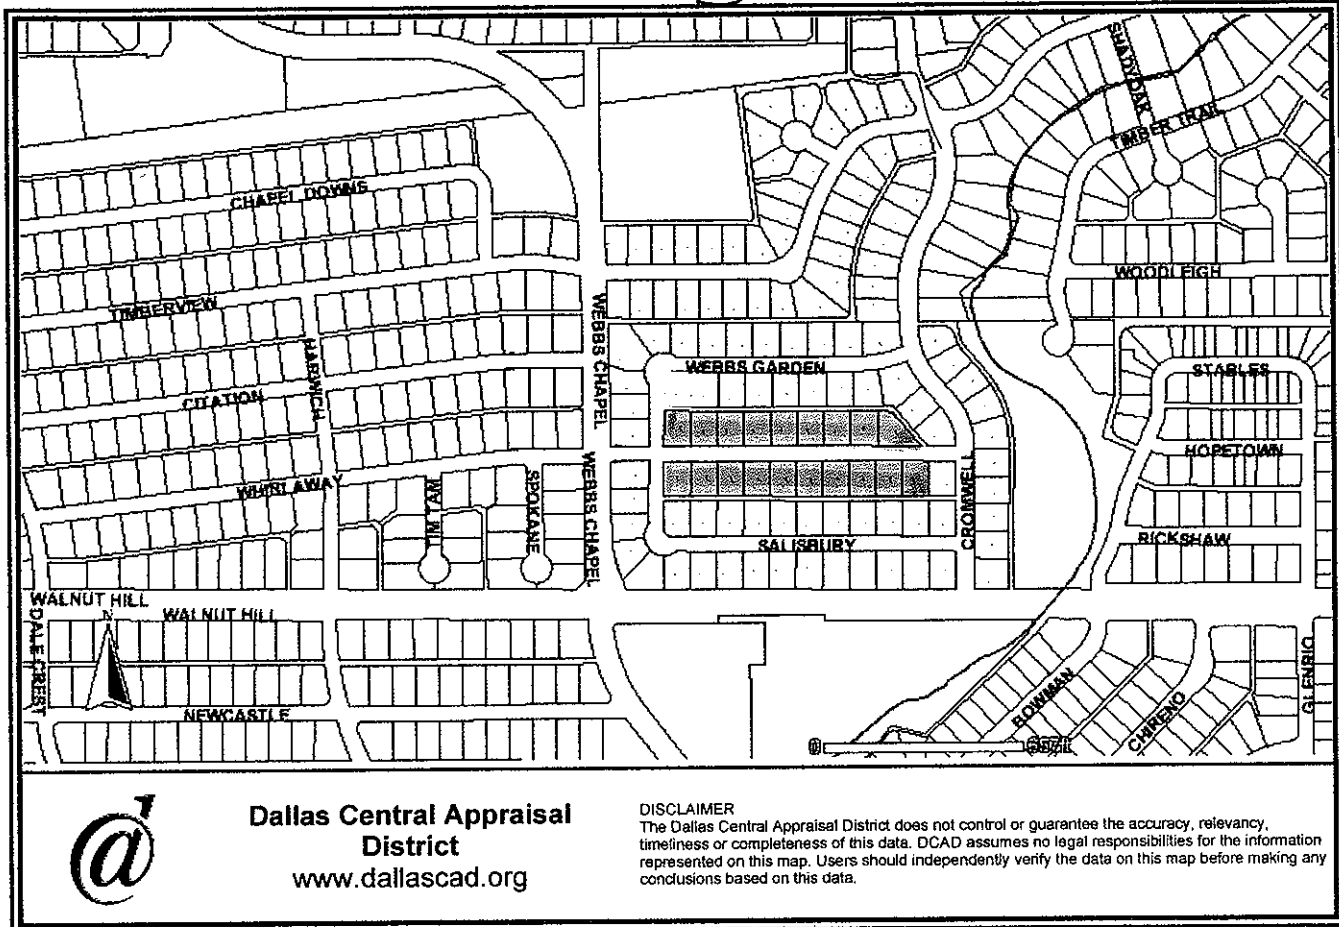

Whitlaway

Dallas Central Appraisal District
www.dallascad.org

DISCLAIMER

The Dallas Central Appraisal District does not control or guarantee the accuracy, relevancy, timeliness or completeness of this data. DCAD assumes no legal responsibilities for the information represented on this map. Users should independently verify the data on this map before making any conclusions based on this data.

38- Whitlaway Salish
33- Webb G
10- Crom
Crom West